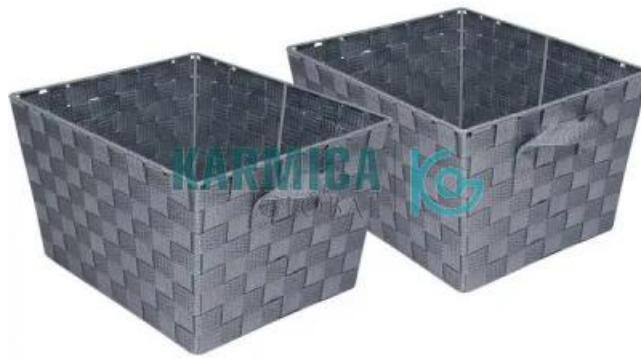

**Product Name :**  
Medium Woven Basket

**Product Code :**  
KGLOB10315001

**Description :**

Medium Woven Basket