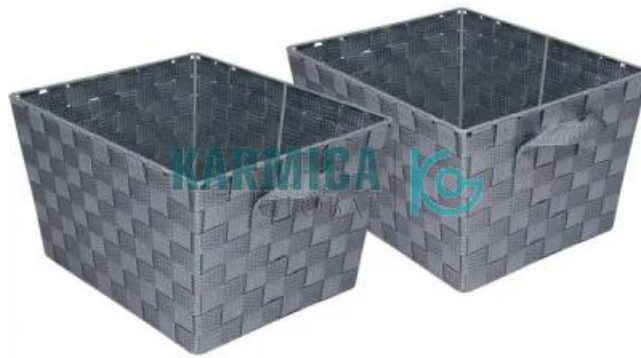

Product Name :
Medium Woven Basket

Product Code :
KGLOB10315001

Description :

Medium Woven Basket